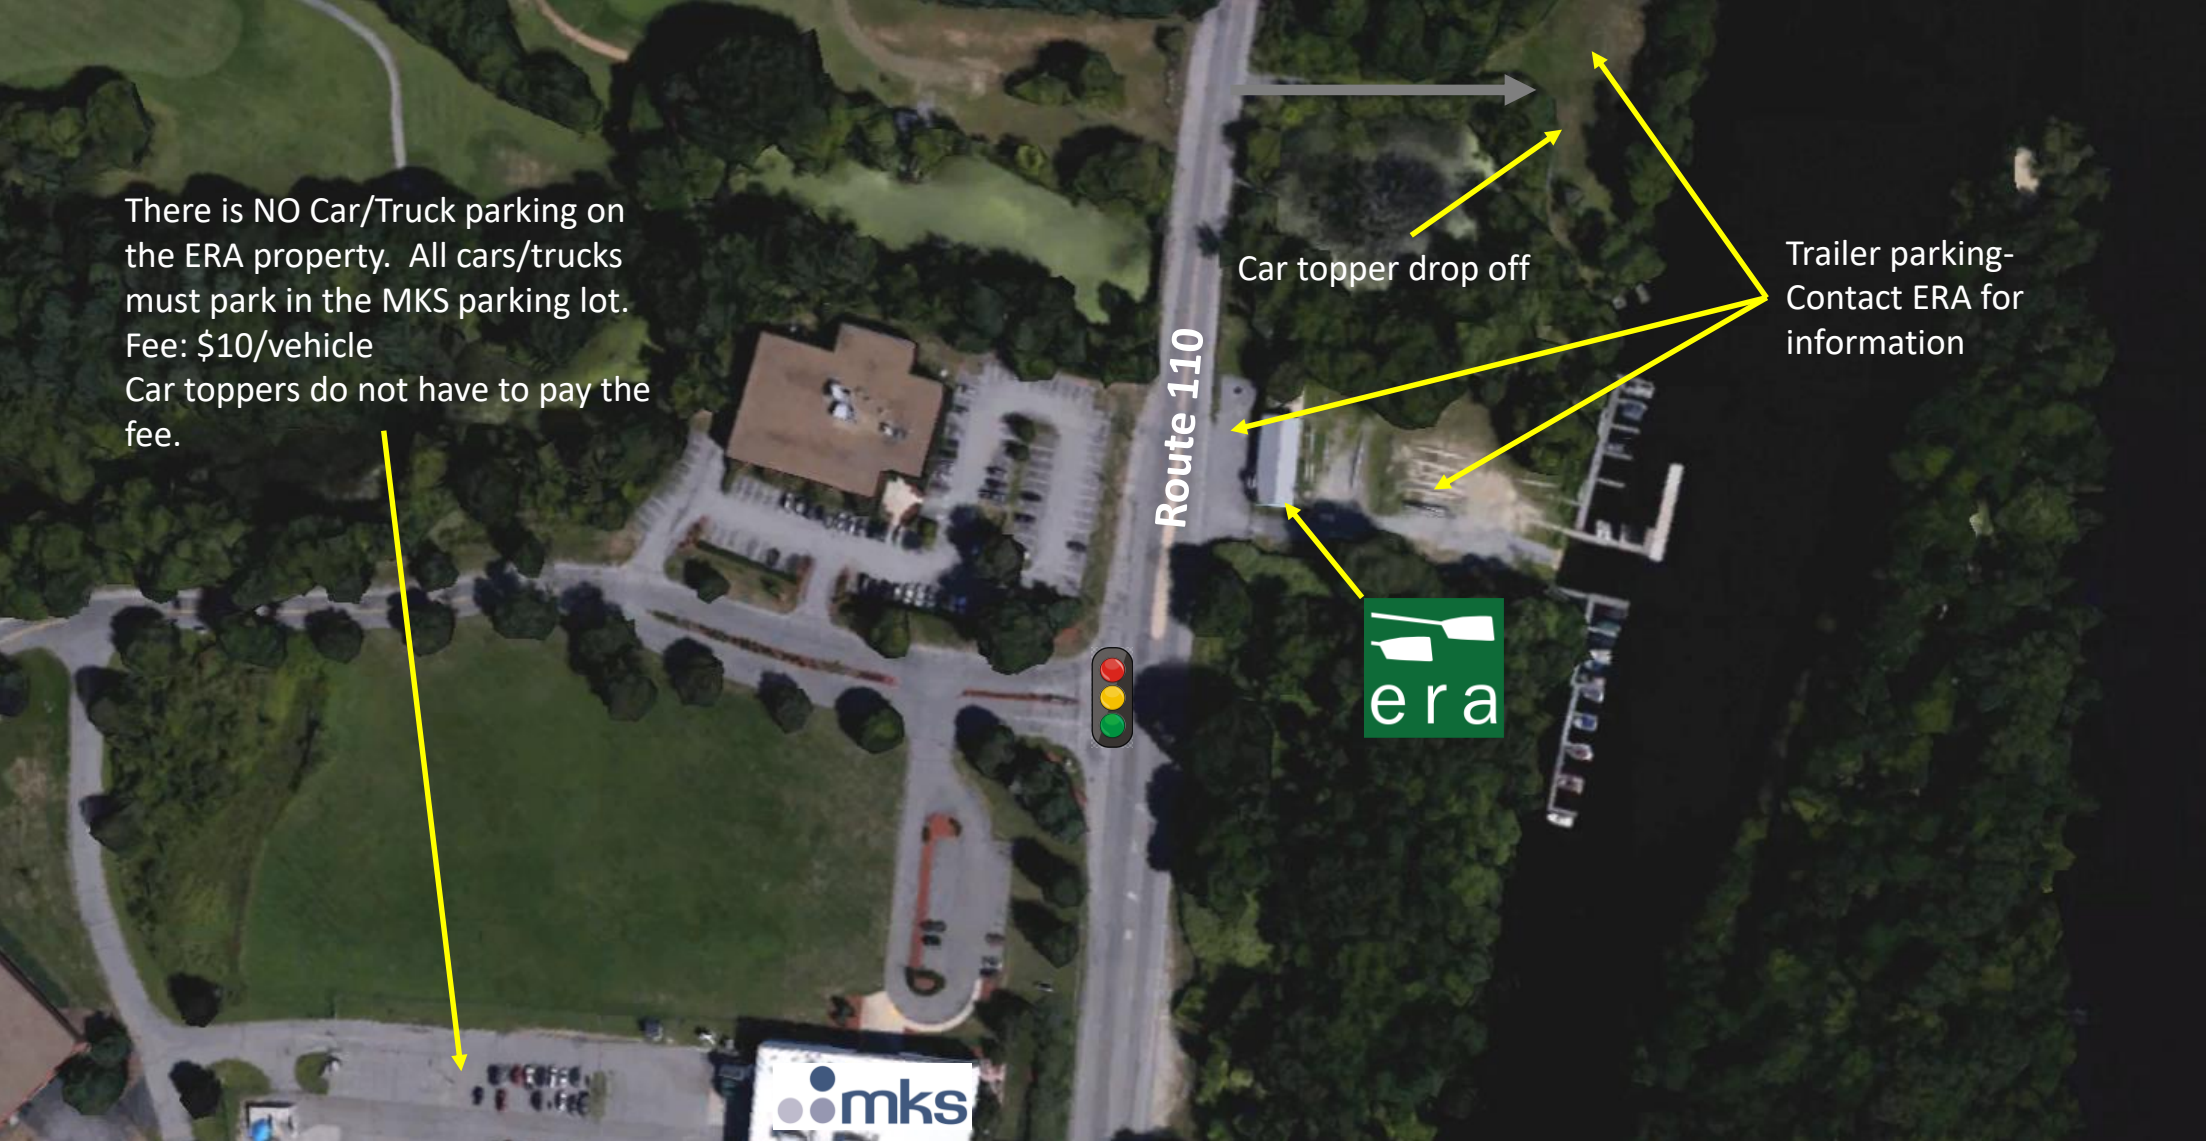

Methuen City Sprints - Parking

There is NO Car/Truck parking on the ERA property. All cars/trucks must park in the MKS parking lot. Fee: \$10/vehicle
Car toppers do not have to pay the fee.

Car topper drop off

Trailer parking- Contact ERA for information

Route 110